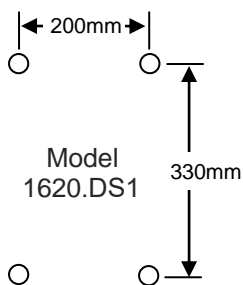

Dalcross Drug Safe Installation Guide

Mounting Hole Centres

Pre-drilled on back plate

Sizes approximate only

Centres may vary by up to 5mm