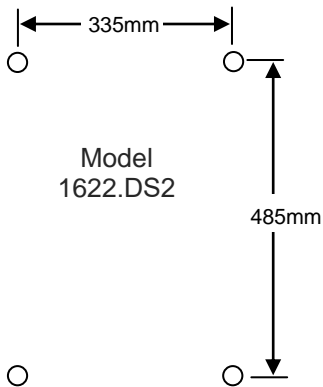

Dalcross Drug Safe Installation Guide

Mounting Hole Centres

Pre-drilled on back plate

Sizes approximate only

Centres may vary by up to 5mm